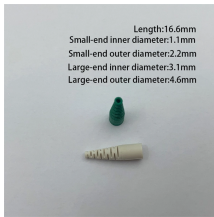

Fiber optic cable installed on ceiling

Fiber optic cable installed on ceiling

Would be installed in a conduit to protect it as the fibre can be easily damaged.

Complete guide to safely running internal fiber optic cable. Learn the methods for a high-performance, future-proof home network.