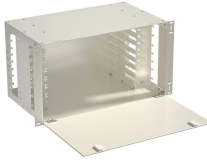

Fiber optic cable MM50

Fiber optic cable MM50

These cables consist of 12 to 216 fibers organized into 12-fiber ribbons inside a ...

AD-FO-MM50-X-OM4: Multimode optical fiber 50/125 6 to 48 OM4 cores Central Loose Tube - Steel Reinforced 4 to 12 fibers Indoor/Outdoor - LSOH 50/125OM4

Fiber Optic Cable Types Fiber optic cable is designed to transmit data using light signals instead of electricity, making it faster, more secure, and immune to electromagnetic interference compared to ...

These cables consist of 12 to 216 fibers organized into 12-fiber ribbons inside a central tube. Dielectric strength members provide tensile strength while a specially formulated flame-retardant outer jacket ...