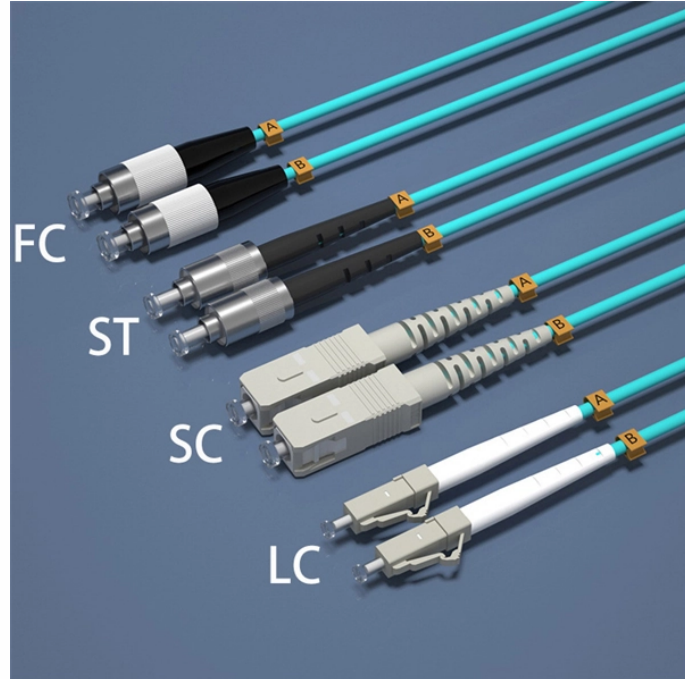

## Fiber optic cable 24-wire sequence color

## Fiber optic cable 24-wire sequence color

The color sequence for 24-fiber optic cables is: composed of 4 tubes, each containing 6 fibers with the colors blue, orange, green, brown, gray, and white.

This standardized fiber optic color coding system helps prevent costly connection errors while dramatically reducing installation and maintenance time across enterprise, data center, and ...

Many sources will offer color code charts of cables up to 576 fibers, which are usually 24 tubes \* 24 fibers. With a standard color designation - 12 colors, then 12 colors with a black ring (or ...

Master the TIA-598-C fiber optic color code standard. Read our complete guide and use our free interactive calculator to easily identify 1-144 core cables.

For Corning Optical Communications' MiniXtend® HD Cable with 24 fibers per buffer tube, the fiber identification will follow a similar fiber color code. The first. 13 through 24 will repeat ...

The color of the connector body or boot tells you about the fiber type and, more importantly, the polish type. This is where a visual check can save your gear.