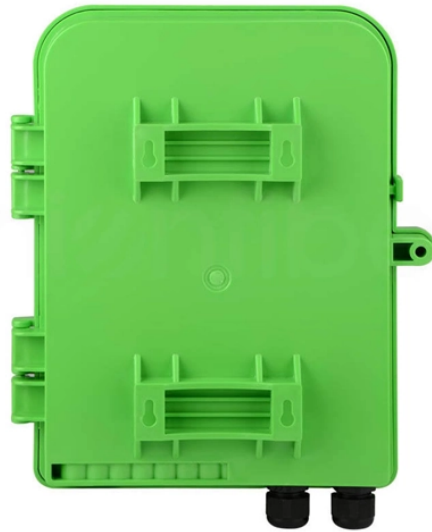

Fiber optic box terminal box multi-mode

Fiber optic box terminal box multi-mode

FiberMania offers termination boxes in multiple port capacities, from 4 to 48, to meet diverse project requirements. Compatible with SC, LC, FC, and ST adapters, our enclosures are manufactured with ...

Discover how to select the best fiber optic terminal box for data centers, campus fiber backbones, outdoor FTTH networks, and enterprise fiber systems. Learn how environment, capacity, ...

Overall, with its excellent performance, reliable connection quality, and convenient operation, this multimode optical fiber terminal box has become a star product in network infrastructure.

A pre-assembled terminal distribution box is an ideal supporting device for the wiring between optical nodes and terminal equipment in fiber optic transmission networks.

CommScope wall boxes offer efficient fiber connectivity. Easy installation, versatile sizes, and superior cable management.

□Application□The fiber optic distribution box is used for the integration of optical cables, as well as the fusion, winding, storage, and distribution of optical fibers.

This Haile fiber optic terminal box includes four SC ports accommodating 4-core multi-mode fiber cables. Its snap-on enclosure enables quick installation and maintenance, while the flexible mounting options ...