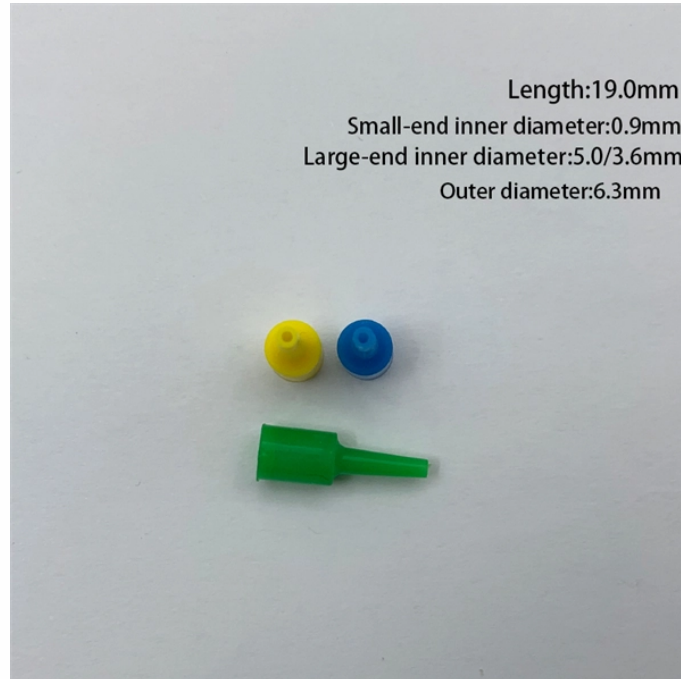

Fiber Optic Transceiver Module Single Mode

Fiber Optic Transceiver Module Single Mode

PLANET's Small Form Factor Pluggable (SFP) transceiver modules are specifically designed for high performance integrated duplex data link over single mode optical fiber. Network administrators can ...

High-performance Single Mode Fiber Optical Transceiver Module with 25G speed, 40km range, and 1310nm wavelength. Reliable, cost-effective, and compatible with industry standards.

Improve safety, signal integrity, and reliability by using two optical fibers instead of wire to transfer bidirectional serial data using single-mode optical fiber.