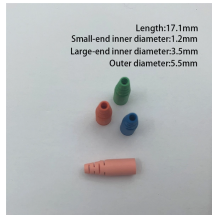

Buy fiber network switches to extend ethernet network over fiber. Order Versitron high speed fiber optic network switches for fiber optic switches application. Our ethernet network switches are best for ...

Developed for long distance fiber installations. Equipped with eight SFP+ ports, two additional SFP28 ports and one RJ45 console port for configuration. With AXIS D8308 Fiber Aggregation Switch you ...

Ethernet Switches with fiber uplink ports or all fiber switches, commercial grade, managed and unmanaged and PoE enabled are all available in this section.