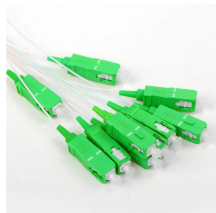

What factors should be considered when selecting a fiber optic splice box? Consider the type of fibers, environmental conditions (indoor vs. outdoor), capacity requirements for current and future needs, ...