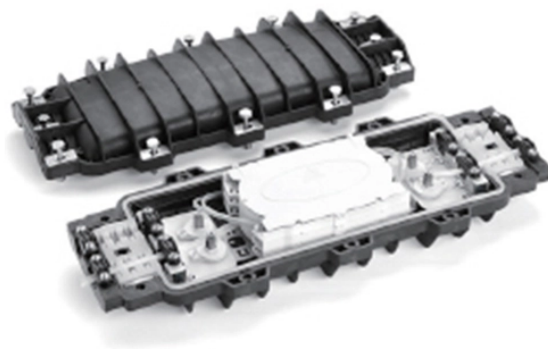

Fiber Optic Smart Patch Cord Connection Diagram

Fiber Optic Smart Patch Cord Connection Diagram

When installing, align the key on the connector body with the keyway on the transceiver or adapter. When removing the LC connector, press the connector latch downward.

This guide will help you quickly understand the main types of fiber patch cords and how to choose the right solution for your project – and how ZION can support you with stable quality, ...

Be among the first to receive important product updates, insights and news.

These fiber optic cables tested for insertion loss and reflectance on all connectors. They are constructed using Corning glass within UL certified OFNP (Plenum) rated jacket with Kevlar yarn, and are factory ...

A bulk (multi-strand) fiber cable enters the patch panel and then each fiber strand is separated into individual strands or pairs of strands. These individual strands will then connect to electronic devices ...