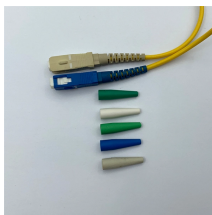

All information about the E20752 at a glance. We assist you with your requirements. Technical data Mounting and Installation Instructions CAD drawings Compatible Accessories.