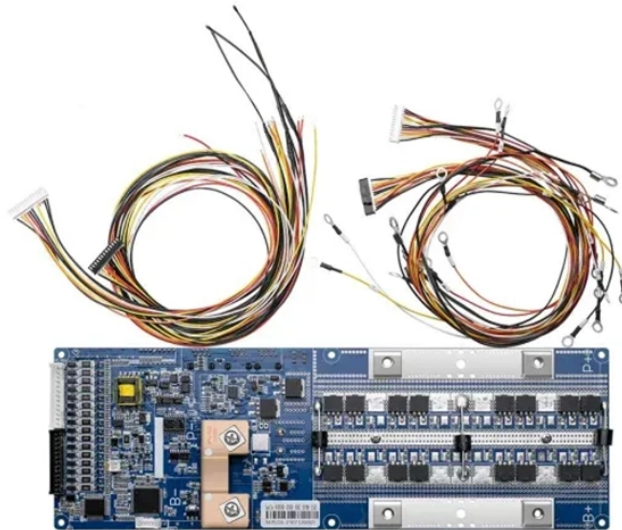

Fiber Optic ST Patch Cord Connector

Fiber Optic ST Patch Cord Connector

Get low-loss fiber patch cables & cords with various connector options that support fiber optic cabling up to 400G. 100% tested. Customized cables available.

Fiber optic patch cords are used for short distance installations that connect to patch panels, switches and telco equipment. We supply patch cords in single mode and multi-mode options. The most ...

These connectors are field installable with easy to use anaerobic adhesive and polishing procedures. ST Fiber Optic Connectors are widely used in fiber optic backbone and horizontal applications for high ...

Get the highest quality ST fiber optic cables from FiberCablesDirect. We carry Singlemode, Multimode Duplex ST Fiber Patch Cables/Network Jumpers. OM1, OM2, OM3, OM4, OS2. ST/ST, ST/SC, ...

Fibergaga-OS2 LC to ST Fiber Patch Cable,1M (3ft) Single-Mode Fiber, Duplex 9/125 μ m, OD 2.0mm Fiber Optic Cable, Jumper Optical Patch Cord LSZH, Length Option: 1M-30M

A comprehensive guide to fiber optic connectors including FC, SC, LC, ST, and MPO/MTP types.

Leviton fiber optic patch cords meet or exceed industry standards to make sure you get the performance you expect. They are available in multimode (OM1, OM3, OM4, OM5) and single-mode (OS2) fiber ...