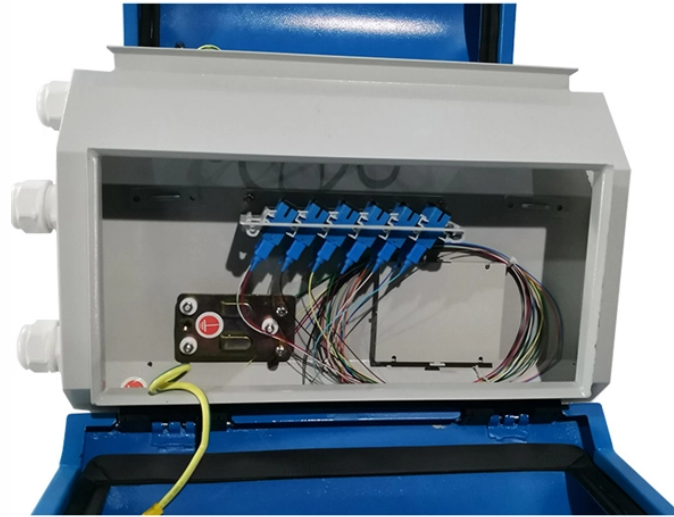

Fiber Optic Power Meter MT-7601