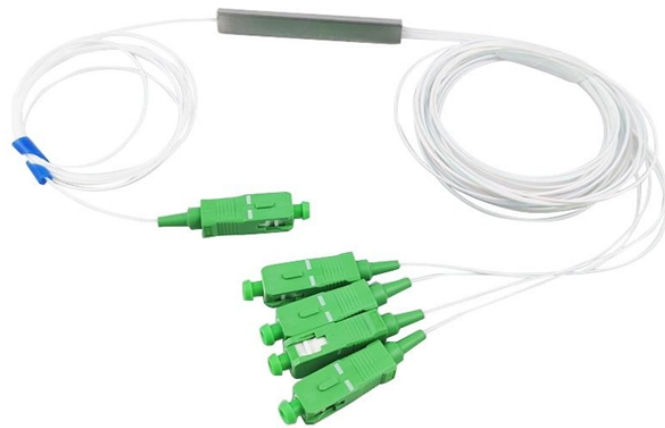

Fiber Optic Patch Cord Room Organization

Fiber Optic Patch Cord Room Organization

Fiber patch panel design and cable management: rack layout, connector types, labeling, and organization for industrial fiber networks.

Fiber optic distribution frame (ODF), also known as fiber patch panel or optical distribution frame, is a rack-mount or wall-mount enclosure that provides organized termination, splicing, and patching of ...

A step-by-step guide to structured cabling patch panel setup. Learn best practices to organize network cables in your data center for peak performance.

In modern data centers, where high-speed and high-density connectivity is critical, organizing fiber optic patch panels effectively is essential for performance, scalability, and ...

These panels serve as centralized hubs for organizing and managing fiber optic connections, facilitating maintenance, troubleshooting, and network scalability. Learn about their design, installation, and the ...