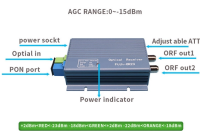

Front and back doors and side panels are available as accessories. The modular construction means that the complete optical distribution frame can be quickly assembled by a single installer. The ...