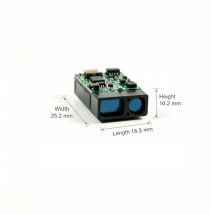

Based on fiber optic sensing technology and Internet of Things, a new sensing transducer for internal earth pressure measurement in a soil slope is proposed, fabricated, and tested in this paper.

A working group convened to explore these topics; we comprehensively examined the application of fiber optics in various aspects of earthquake hazards, encompassing earthquake source processes, ...