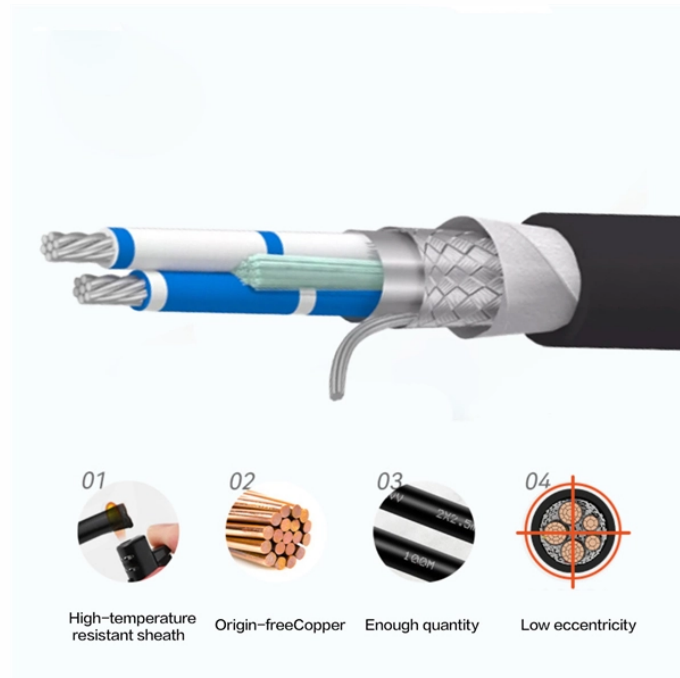

Fiber Optic Indoor Router