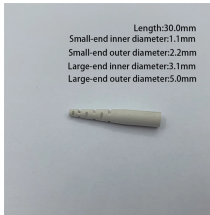

Only qualified persons familiar with installation and testing of fiber optic cabling should perform the work described in this publication. The term “qualified person” is defined in Article 100 of the NEC.