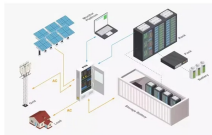

Whether you're working on FTTH, LAN, or backbone fiber networks, our test equipment guarantees accurate results, helping you detect faults, verify connections, and maintain smooth operations. All ...