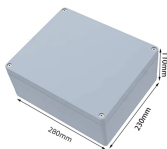

These flanges offer multiple interface options, including FC/PC with narrow or wide keys, FC/APC with narrow or wide keys, and SMA, ensuring compatibility with a variety of fiber optic connectors.

The optical wall series fiber flanges provided by JCOPTIX are available in two diameters: Ø12.7 mm and Ø25.4 mm. It can achieve the conversion between optical components with light wall holes and ...