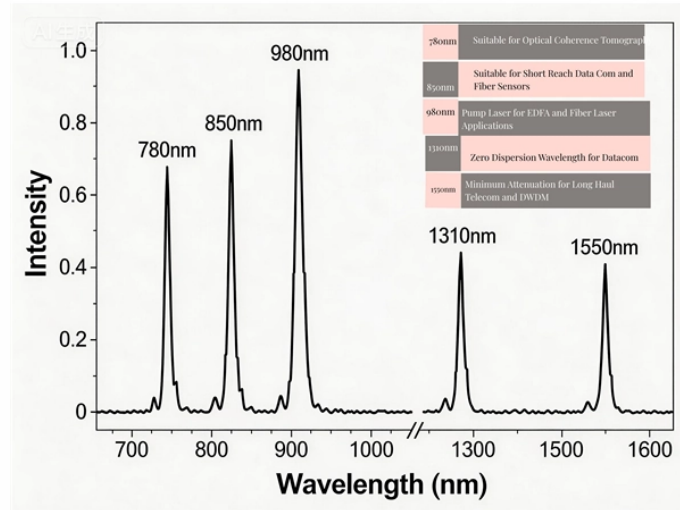

## Fiber Optic Disk Array Architecture Management

These components can be further broken down into the following key elements: node ports, cabling, interconnecting devices (such as FC switches or hubs), storage arrays, and SAN management ...