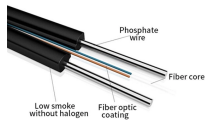

	<p>Free Site Assessments· Large Selection· 24/7 Remote Monitoring</p>
---	---

	<p>A fiber connector is a precise coupling device to join fiber cables quickly. This guide introduces LC, SC, FC, ST, MPO, CS and many others.</p>
--	--

	<p>This article explores the wide range of fiber optic connector types, from legacy SC and ST to modern MPO/MTP and VSFF designs. Learn how each connector works, where it's used, and ...</p>
---	--

	<p>Learn everything about fiber optic couplers—including common types, how to choose the right one, proper cleaning methods, and FAQs.</p>
---	--

In this post, we'll discuss the most widely used fiber optic connector types. We'll compare their features and applications to determine which one suits your project needs.

Types of fiber optic couplers include splitters, combiners, X-couplers, trees, and stars, which all include single window, dual window, or wideband transmissions.

Discover the common fiber connector types. Learn the differences, uses, and best practices for SC, LC, ST, FC, MPO/MTP connectors.

Types of fiber optic couplers include splitters, combiners, X-couplers, trees, and stars, which all include single window, dual window, or wideband transmissions.