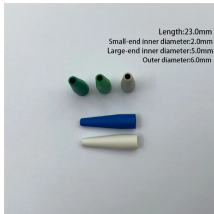

Fiber Optic Coupler Component Model

Fiber Optic Coupler Component Model

Industrial sensing: Optical couplers are key components in fiber-optic gyroscopes and interferometers, where light is split and recombined to detect minute changes in rotation, pressure, temperature, or ...

This model uses the Electromagnetic Waves, Beam Envelopes interface in the unidirectional formulation to model the free space fiber-to-fiber coupling with two identical lenses.

One type of fiber optic component that allows for the redistribution of optical signals is a fiber optic coupler. A fiber optic coupler is a device that can distribute the optical signal (power) from one fiber ...