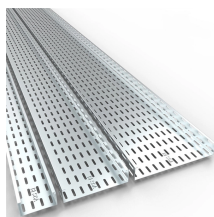

Achieve successful cable management, handle high amounts of fiber cable and add density to fiber frames with the new DCX Optical Distribution Frame (ODF) System which features innovations like ...