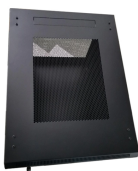

Fiber Optic Communication Principle Demonstration Device

Fiber Optic Communication Principle Demonstration Device

Fiber optics is best known for its uses in long-distance communications systems, but many other applications for fiber optics technology are being discovered almost daily.

This is a demonstration of how communications signals travel as pulses of light over fiber optics, creating a fiber optic telegraph that sends signals as light and can send Morse code.

Using the optical fibre bent in 180 degrees (U-shaped) on a very small radius of curvature, it is possible to vividly demonstrate the tie-out of an optical wave by submersing it in a liquid matter with the ...

With full experimental details included, the Fiber Optics Communication Apparatus offers a powerful, hands-on way to explore light-based communication and the physics behind today's information ...

The PROMAX EF-970 Basic Fiber Optic Communications Training System is designed for learning, demonstrating, and experimenting with the Fiber Optics communication systems, phenomenon ...

The kit was developed to demonstrate light propagation in optical fibers, transmission, receiving and transfer of optical data. This version allows audio and one-way PC-to-PC transmission.

Fun classroom demonstration for physics lessons showing music being sent along an optical fibre by modulating the brightness of an LED.