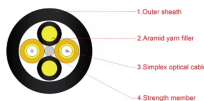

The technology of optical data transmission (fiber optics) in electrical transmission lines has been in development for over 40 years, resulting in numerous standards and solutions that are ...