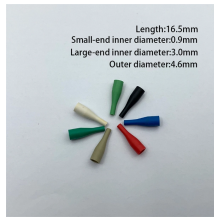

Learn about low voltage cables, their construction, types, and applications. This guide helps distributors select the right cable for each project.

Our highly-skilled and talented electrical team has installed, tested, and terminated thousands of miles of fiber optic cable for industrial, commercial, and municipal facilities.