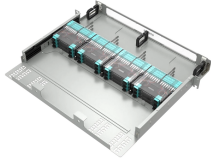

OTRANS is a leading fiber optic terminal box factory. We supply TBA & TBS series wall-mounted boxes for FTTx networks. Request a fast quote and technical datasheet today!

Contact Us

For more information, pricing, or custom network solutions, please contact us:

Website: <https://www.hashherbcafe.co.za>

Email: hello@hashherbcafe.co.za

Phone: +27 63 814 7295

Address: 15 Galaxy Road, Linbro Business Park, Johannesburg, 2065, South Africa

This document is for informational purposes only. Specifications subject to change without notice.