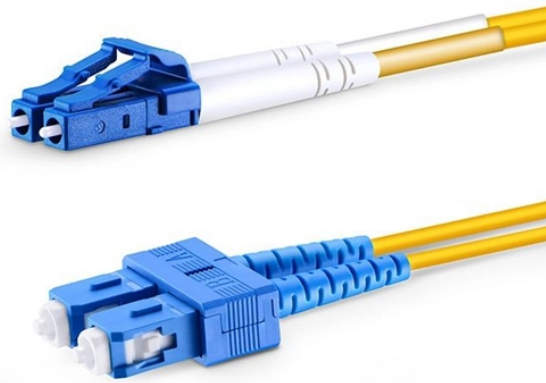

Fiber Optic Cable Terminal Junction Box Wholesale Manufacturer

Fiber Optic Cable Terminal Junction Box Wholesale Manufacturer

Find your fiber optic junction box easily amongst the 67 products from the leading brands (HUBER+SUHNER, BOPLA, METZ CONNECT, ...) on DirectIndustry, the industry specialist for your ...

Fiber optical splice closure is widely used in communication, network systems, CATV cable TV, optical cable network systems, and so on. It is used for protective ...

Our company has a professional technical team, and our product line includes a variety of fiber optic terminal boxes and fiber distribution boxes, designed to meet the diverse needs of fiber optic networks.

Junpu, a professional manufacturer of 12 core fiber optic terminal boxes. FODB-12A model offers weatherproof protection, 12-subscriber capacity & cost-effectiveness for FTTx. Get a quote!

Explore reliable FTTH terminal boxes for secure fiber termination and distribution. Wall-mounted design, robust build, for home and industrial optical networks.