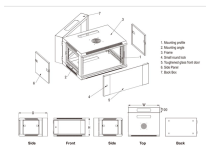

FIBER SPLICE BOX The FSB series of indoor wall mount enclosures are designed for centralized splice-only applications. These boxes are well suited as optical cable splice collection points for DAS ...