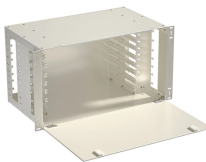

Fiber splice boxes from Amphenol Network Solutions are designed for splice-only applications. They are suited for optical cable splice collection points for DAS, MTU and MDU.