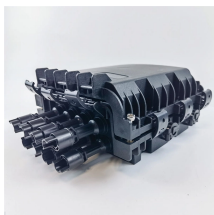

Splice boxes ensure continuously reliable real-time data transmission. With their compact and uniform design, the splice boxes for both the DIN rail and 19" mounting provide ample interior space for the ...