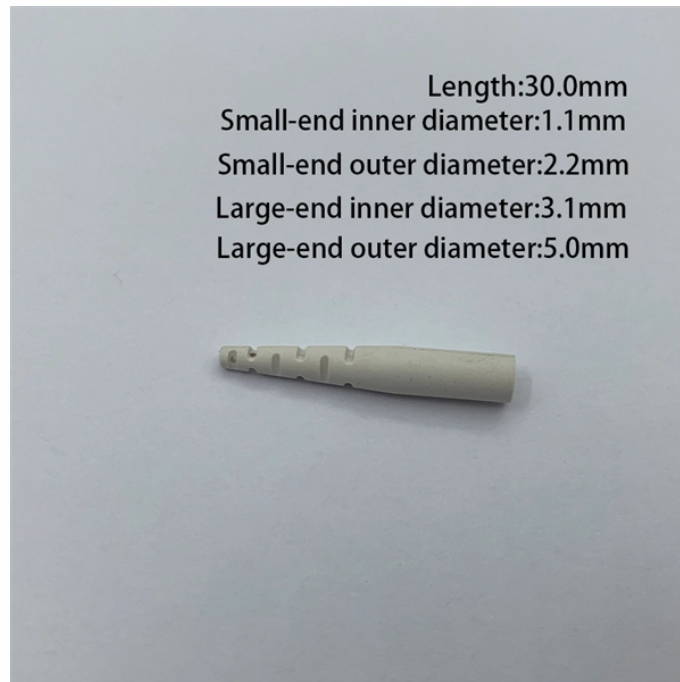

## Fiber Optic Cable Reel and Cable Dispenser

Make the cable installation process smoother with a cable caddy wire dispenser. These handy devices come in stand and wheeled versions to support anywhere from single spool to up to four spools of ...

This Cable Caddy is perfect for dispensing or fiber optic, Ethernet, and other cable reels that are up to 20 inches in diameter by 18 inches wide

Fiber Savvy supplies only the best Fiber Optic Cable Reels available on the market. Made out of an impact modified polymer, our military cable reel is the perfect solution for a deployable, easily ...