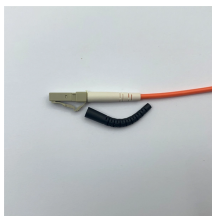

Fiber Optic Cable Patch Cord Components

Fiber Optic Cable Patch Cord Components

Fiber patch cables, also called fiber-optic patch cords, are cables typically containing one or two optical fibers, which are equipped with standardized fiber connectors on both ends.

GT-LCSTDS2Y-xM fiber optic patch cords are ideal for short distance patching applications. These fiber optic cables tested for insertion loss and reflectance on all connectors.

Key Components of a Fiber Patch Cord. Every fiber optic patch cord consists of the following: Fiber Core - Transmits optical signals. Available in single-mode or multimode. Cladding - Maintains the integrity ...

A fiber-optic patch cord is constructed from a core with a high refractive index, surrounded by a coating with a low refractive index, that is strengthened by aramid yarns and surrounded by a protective jacket.

This guide will help you quickly understand the main types of fiber patch cords and how to choose the right solution for your project - and how ZION can support you with stable quality, ...

What are the main components of a fiber optic patch cord? A patch cord consists of three key parts: the fiber optic cable, the connector housing, and the ceramic ferrule that aligns the fiber core.