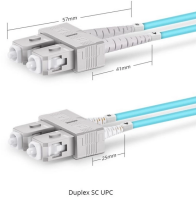

The fiber optic terminal box is designed for FTTx applications, accommodating at least 4-16 users. It provides ample space for splicing, splitting, storage, and cable management. Suitable for both indoor ...

The FIMP XL from Eks Fiber Optic System is designed for splicing and contains a splice tray, couplings, pigtails, and a cable gland. The front panel and the splice cassette are removable for splicing.

MR398-JB series fiber optic junction boxes are designed to join two fiber optic cables and environmentally protect the connection. The junction boxes are designed to seal the incoming cables ...

Available for both 12-fiber and 24-fiber configurations, they fit into fiber optic enclosures and provide a reliable, organized solution for on-site fiber optic terminating.

This box is used as a termination point for the feeder cable to connect with drop cable in FTTx communication network system. It intergrates fiber splicing, splitting, distribution, storage and cable ...