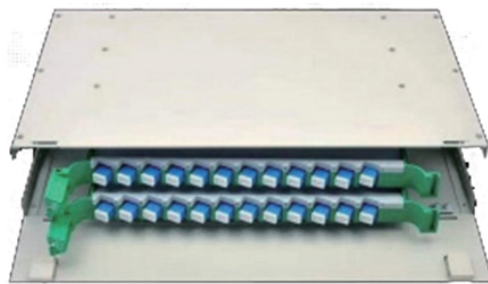

Fiber Optic Cable Installation Distribution Box

Fiber Optic Cable Installation Distribution Box

In general, installing the optical fiber distribution box can be divided into three steps: installing the optical fiber distribution box on the rack, introducing the optical cable into the optical ...

A Fiber Termination Box, also known as a Fiber Distribution Box, is a crucial component in fiber optic networks. It serves as a termination point for optical fibers, providing a secure and ...

Fiber Optic Distribution Box, 6 Port Wall Mount Enclosure with 6 LC Duplex Adapters, Singlemode, FTTH, IP65 Waterproof Outdoor/Indoor Use - 8.27" x 5.31" x 1.57"

CommScope wall boxes offer efficient fiber connectivity. Easy installation, versatile sizes, and superior cable management.

GAIN AN IN - DEPTH UNDERSTANDING OF

- ⊗ LED DISPLAY PANEL
- ⊗ PROTECTOR OPERATION BUTTONS
- ⊗ NEUTRAL WIRE OUTPUT TERMINAL
- ⊗ LIVE WIRE OUTPUT TERMINAL
- ⊗ WORKING CURRENT AND VOLTAGE INSTRUCTIONS
- ⊗ FLAME - RETARDANT SHELL

This optical fiber distribution box integrates essential functions—splicing, splitting, storage, distribution, and routing—into one wall-mountable unit. Its modular, user-friendly design simplifies network ...