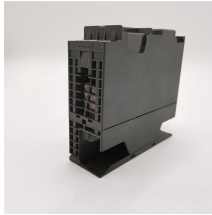

An important tool for all fiber technicians, the FI-100 Fiber Identifier detects the presence of signals on optical fibers. With the FI-100, technicians are able to trace fibers from end to end, verifying that live ...