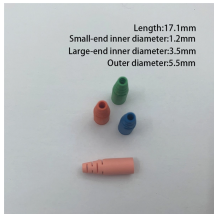

Stocking distributor of fiber optic installation tools, bulk fiber cables, fiber patch cables, test equipment, cable management, fiber optic training and more.