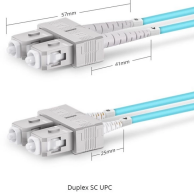

LANshack offers premium fiber optic cable & copper wire assemblies. We have all the components to optimize & install your network!

Most optical fiber connectors are spring-loaded, so the fiber faces are pressed together when the connectors are mated. The connector body, which is the protective housing that holds and ...

This paper examines the critical parameters, including the spring force and ferrule geometry, needed to achieve physical contact for MT-16 based ferrules and to ensure optimal insertion loss and return ...