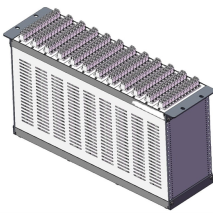

Fiber Optic Cable Coil Flange Price

Fiber Optic Cable Coil Flange Price

Mouser offers inventory, pricing, & datasheets for Fiber Optic Connectors.

The optical wall series fiber flanges provided by JCOPTIX are available in two diameters: $\text{Ø}12.7$ mm and $\text{Ø}25.4$ mm. It can achieve the conversion between optical components with light wall holes and ...

Find many great new & used options and get the best deals for 10 Pcs Fiber Optic Adapter Optical Coupler Cable Connector Flange at the best online prices at eBay! Free shipping for many products!

They can be ordered in CF or KF flanges or baseplate ports that have one or multiple tubes welded to through-holes, with tube extending out on both sides of the flange/baseport. The ...