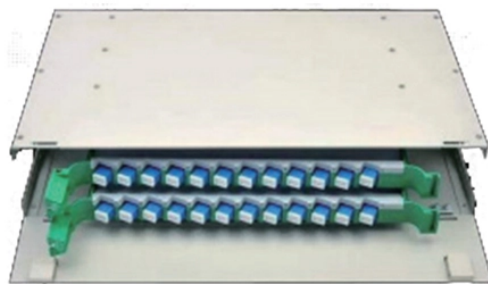

Fiber Optic Cable Clamp Terminal Box

Fiber Optic Cable Clamp Terminal Box

Designed as a compact enclosure, they support both cable splicing and termination while ensuring safe access for technicians. Commonly used in residential broadband networks, office buildings, and ...

Fiber is a type of carbohydrate that the body can't digest. Though most carbohydrates are broken down into sugar molecules called glucose, fiber cannot be broken down into sugar molecules, and instead ...

The FTTH 48 Core Fiber Access Terminal Box is a new-gen product for FTTH. Light and compact, it's ideal for connecting and protecting FTTH fiber cables. The FDB-48 Series 48-port Fiber Distribution ...