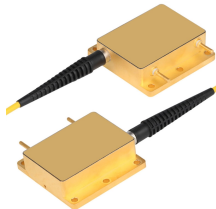

This article introduces and discusses aerial fiber optic cable types, classifications, pre-and post-installation, and installation using a moving or stationary reel.

cables that may sag near the fiber optic cable. Determine the clearances between the proposed fiber optic cable plant and existing facilities on a case-by-case basis by referring to the National Electrical ...

Discover aerial fiber optic cables including ADSS, Figure-8, and OPGW types. Learn key advantages and expert installation tips for reliable outdoor networks.

SkyWrap provides a retro-fit solution for installing a fiber optic cable on overhead power lines. The cable is small and imposes minimal additional load on the overhead line conductors, poles and towers.

As the name suggests, aerial fiber optic cable is designed for overhead installation, suspended between utility poles, communication towers, transmission towers, or other supporting ...

What is Aerial Fiber Optic Cable? Aerial fiber optic cable is a type of optical fiber transmission cable used for aerial deployment, suspended on towers, poles, or other supports, ...