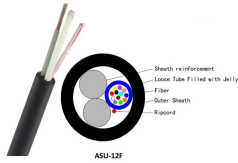

Learn about AT& T Internet equipment Get details about the equipment we use to provide internet to your home.