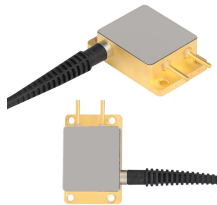

Learn what the SFP standard really means, including specifications, compatibility rules, and real-world limitations. Avoid costly mistakes when choosing SFP modules.