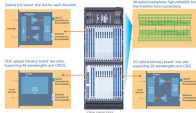

Explore reliable FTTH terminal boxes for secure fiber termination and distribution. Wall-mounted design, robust build, for home and industrial optical networks.