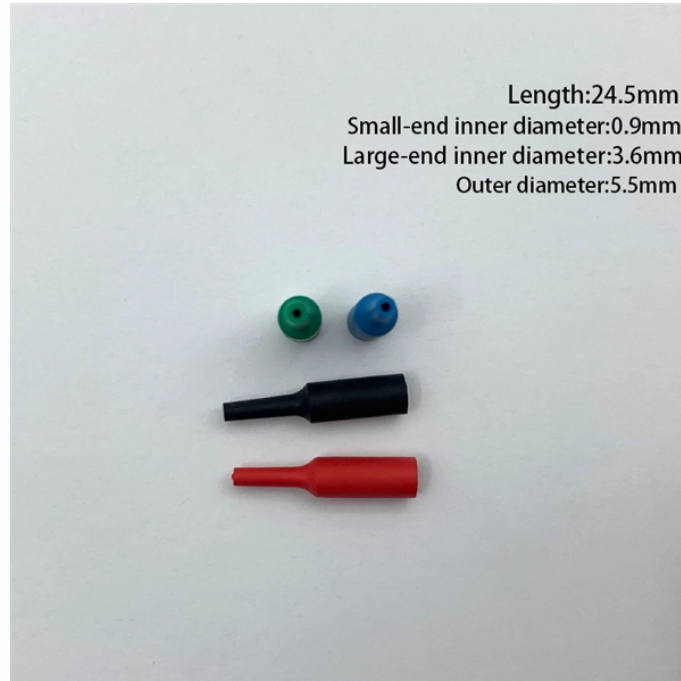

Fiber Distribution Box Installation Scenarios