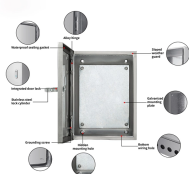

By understanding the types, installation steps, and maintenance practices, beginners can embark on the journey of building and sustaining reliable fiber optic networks with confidence.