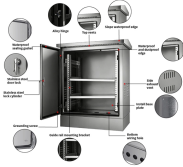

Fiber Distribution Box 8-Core Adjustment

Fiber Distribution Box 8-Core Adjustment

Ideal for FTTH, FTTB, and MDU applications, this compact unit simplifies field installation by integrating pre-terminated connectors and internal fiber management.

The 8-core outdoor fiber optic distribution box provided by OTRANS can effectively improve the stability and security of network transmission, and is widely used in various scenarios such as FTTH ...

Ideal for FTTx projects requiring centralized fiber management, including splicing, patching, and integration of cassette splitters. Suitable for both indoor (telecom rooms, basements) and outdoor ...

8 Core Fiber Optic Distribution Box. Dawnergy's fiber optic distribution boxes are widely used as a termination point for the feeder cable to connect with the drop cable in the FTTx communication ...

Easy to maintain and extend the capacity. Fiber bend radius control more than 40mm. Suitable for the fusion splice or mechanical splice. 1*8 Splitter can be installed as an option. Efficient cable ...

It can accommodate 1×8 PLC splitter. The fiber access terminal box is with Anti-UV, Ultra violet resistant, rainfall resistant, IP65 waterproof design, and can be installed outside.

The 8-core fiber distribution box features a windowed design, suitable for installers performing fiber maintenance without removing the entire box cover. They only need to unscrew and open the ...