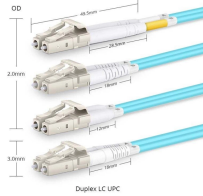

Learn the differences between multimode (OM1-OM5) and single mode (OS1-OS2) fiber optic cables—speed, distance, applications, and how to choose the right one for data centers and ...