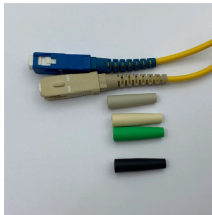

Ffth optical cable

Ffth optical cable

Fiber to the Home (FTTH) - This connection brings fiber optic cable directly into the customer's home and into the router, ensuring maximum performance and minimal signal loss.

We offer diverse range of fiber optic cable assemblies, comprising fiber jumpers and highly intricate breakout assemblies.

Fibershack - 3M / 10ft Fiber Optic Internet Cable & Connector - SC/APC to SC/APC - White - FTTH Home Fiber Internet Replacement Cable for Residential Optical Networks

Fiber to the home (FTTH) is the use of fiber optic cable to directly connect to customer homes or premises. FTTH provides an end-to-end fiber optic connection, meaning the transmission ...

What is fiber to the home (FTTH)? Fiber to the home (FTTH) delivers high speed broadband connectivity directly to the consumer. It replaces traditional copper-based coaxial cable networks with faster and ...

Discover ETK Kablo's drop fiber optic cables, engineered for FTTH, FTTX, and last-mile connectivity. Ideal for residential network installations.

FTTH Optical Fiber Cable is a kind of special curved optical fiber, which providing greater bandwidth and enhanced network transmission characteristics. The defining characteristic of FTTH is that it ...