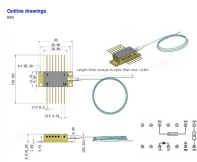

At its core, an OFC (optical fiber cable) carries signals of light to transmit data across the length of the network. Because optical signals are faster and not affected by noise, an FTTH network can deliver ...