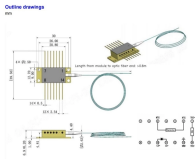

Features of OM5 Fiber Optic Patch Cord

Features of OM5 Fiber Optic Patch Cord

As the name suggests, OM5 is a multimode fiber cable. It's fairly new to the industry, and it is designed specifically for high bandwidth and short to medium range applications. What makes it more than just ...