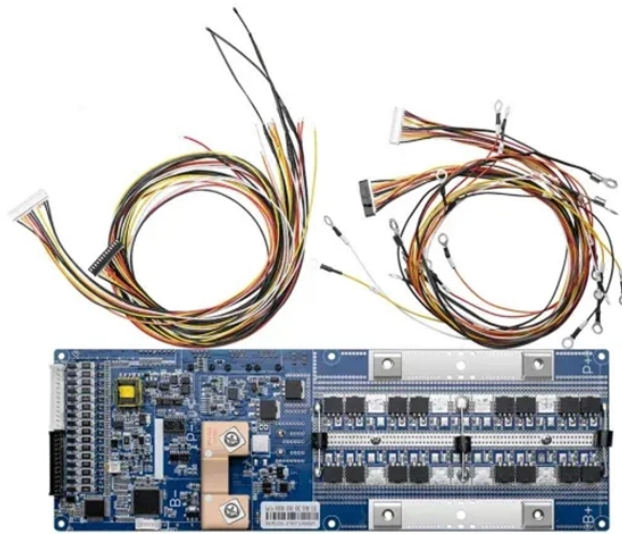

Features of Intelligent Medium and Low Voltage Complete Sets of Equipment

Overview

This solution covers a complete set of power equipment from low-voltage distribution cabinets, high-voltage switchgear to transformers, automation control systems, etc., aiming to provide comprehensive and customized power solutions for various users. With the rapid advancements in power systems, having reliable low. Our high and low voltage complete electrical equipment solutions are designed based on a deep understanding of the current development trends in the power industry and accurate predictions of future power demand. Modern power networks aren't operating on simple one-way assumptions anymore. Digitalization keeps pushing more data into the system. If users have special requirements, they can negotiate with our company's technical engineers to solve them.

Features of Intelligent Medium and Low Voltage Complete Sets of E

Integrated protection and control: Instead of relying on separate boxes for tripping, metering, or logic decisions, intelligent MV systems fold these functions together. The equipment can ...

Understanding the differences between high-voltage, medium-voltage, and low-voltage switchgear is crucial for designing reliable and efficient electrical systems.

Low and medium voltage switchgear are essential components in modern electrical systems, facilitating the safe and efficient distribution of electrical energy. Low voltage switchgear typically handles ...

With advanced arc-proof design and reduced downtime features, MNS greatly enhances plant safety and power supply reliability. In addition, with withdrawable solutions, it allows for the safe ...

Eaton has power distribution products from medium voltage down to low voltage level. The M2L electrical distribution system integrates these products into a complete factory build solution, which ...