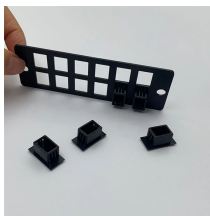

## Fan Outlet Cable Tray

The high-performance fans circulate air at 210 cubic feet per minute (CFM). The ...

DC Fans DC Fan Tray, 24VDC, 7 Inch Deep, 3 Position, 330CFM, with Terminal Block  
OD300S7-24 W/TERMBLOCK Orion Fans 1: \$196.49  
Non-Stocked Mfr. Part # OD300S7-24  
W/TERMBLOCK ...

These fan trays can be assembled using AC, EC, or DC fans with options for vertical or horizontal airflow. All fan trays are between 1 RU and 3 RU and are designed to fit any 19" rack application.

A rear C14 power inlet accepts an AC power cord (sold separately) that connects the fan tray to a conveniently located wall outlet, surge protector or PDU. This six-fan tray is ideal for maintaining a ...

Shop Tripp Lite by Eaton Fan Tray for 19 in. Racks 1U 9 120V High Performance Fans 864 CFM C14 Inlet 9 Fan 1U 19" Black products at Best Buy. Find low everyday prices and buy online for delivery ...

The fan tray comes fully assembled using heavy-duty cold-rolled steel that's built to last through constant use. A rear C14 power inlet accepts an AC power cord (sold separately) that connects the fan tray to ...

The fan tray comes fully assembled using heavy-duty cold-rolled steel that's built to last through constant use. A rear C14 power inlet accepts an AC power Cord (sold separately) that connects the fan tray to ...