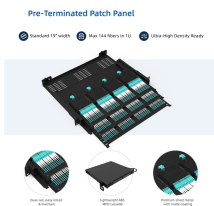

1U fan tray blows cool air through your rack enclosure to keep valuable equipment functioning efficiently without costly failures. The 1U fan tray is constructed from heavy-duty cold-rolled steel that is built to last. The 6-ft. (1.83 m) AC power cord plugs into any ...