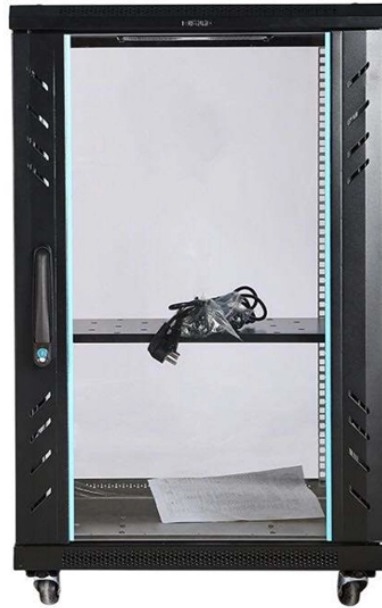

Factory cable tray enterprises

Factory cable tray enterprises

Dive into our online wholesale cable trays products catalog on globalsources ! Source over 12 cable trays for sale from manufacturers with factory direct prices, high quality & fast shipping.

Distributor of cabletrays including wire mesh, fiber, straight sectioned, and bendable cabletrays. Made from galvanized steel, carbon steel, and PVC materials. Features vary depending ...

We offer modern, innovative, and technically advanced cable trays, tray covers and wire management accessories, support, and logistics management with an emphasis on customer service.

Shop our collection of cable tray manufacturers and fittings to find exactly what works for your project. Now serving all 50 states!

Heavy duty cable trays and cable ladders are manufactured from pre-galvanized, electro-galvanized, or hot-dipped galvanized sheet metal, designed to meet ideal environmental working conditions for ...

Upgrade your cable organization with our premium cable tray products. Find reliable solutions for neat and secure cable management.

Alfajr Cable Tray is a high-quality and reliable cable management solution that is designed to help organize and protect cables in a variety of industrial and commercial settings. It is made from a ...