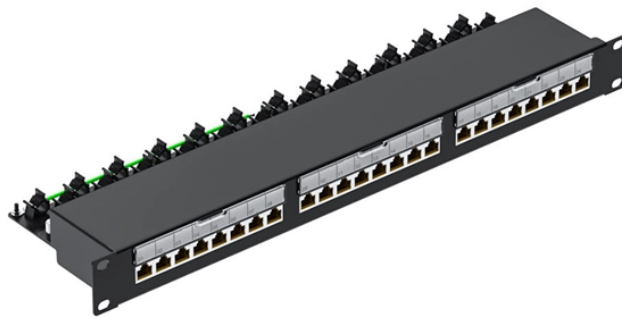

FTTR-grade Carrier-grade Router 1 6T Selection Guide

Overview

We tested 10 WiFi routers from ASUS, Netgear, TP-Link, and more to find the best. What if there were an easier way to find exactly the right router for your home or office?

There are so many similar-looking routers on the market, so we did the research for you. The GigaSpire Wi-Fi 6 systems can be deployed quickly and easily, enabling you to offer subscribers appealing new services while meeting the capacity and performance demands of emerging applications. Cisco has the infrastructure to power AI, unmatched breadth and scale of data to feed it, and a portfolio optimized to secure it. H3C's sub-brand Aolynk, designed specifically for SMB (small and medium-sized business) in global markets. An ultra-compact, palm-sized AI. implement "real gigabit" for gigabit broadband packages have become common concerns of users and operators. Currently, this solution supports super networking of one MFU plus 16 SFUs. It extends the ultra-gigabit Wi-Fi roaming. Powered by Cisco IOS XE, fully programmable software architecture, and API support, these platforms can facilitate automation at scale to achieve zero-touch IT capability while migrating