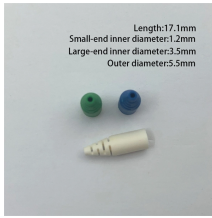

FTTR Optical Attenuator

FTTR Optical Attenuator

They are passive devices used to reduce the strength of the optical signal, ensuring optimal performance and preventing signal distortion or damage. In this comprehensive guide to fiber optic ...